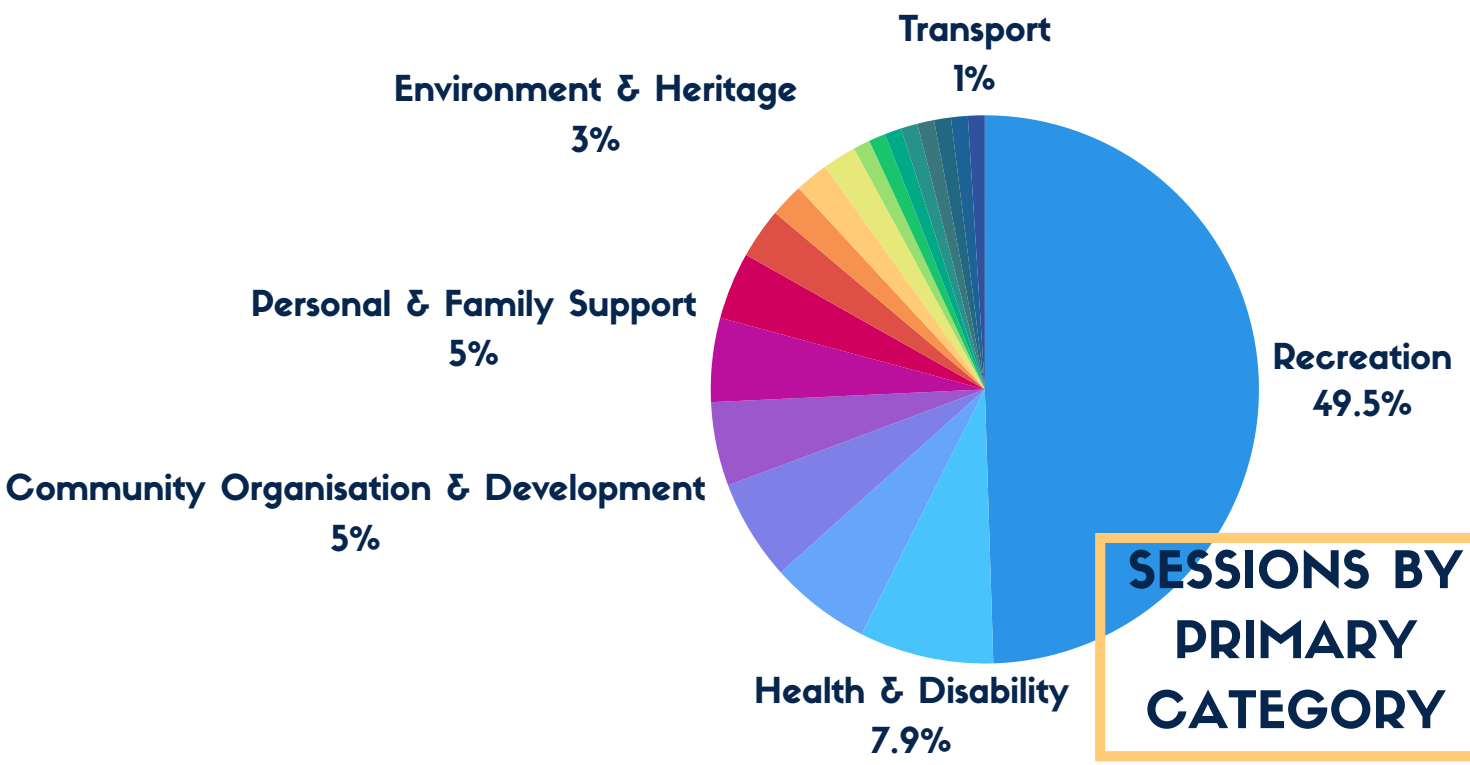

CITY OF PORT LINCOLN

WHAT ARE OUR COMMUNITY NEEDS?

5,914 SESSIONS

1 JULY 2021 - 30 JUNE 2022

LANDING PAGES:

SESSIONS BY PRIMARY CATEGORY

WHO ARE OUR USERS?