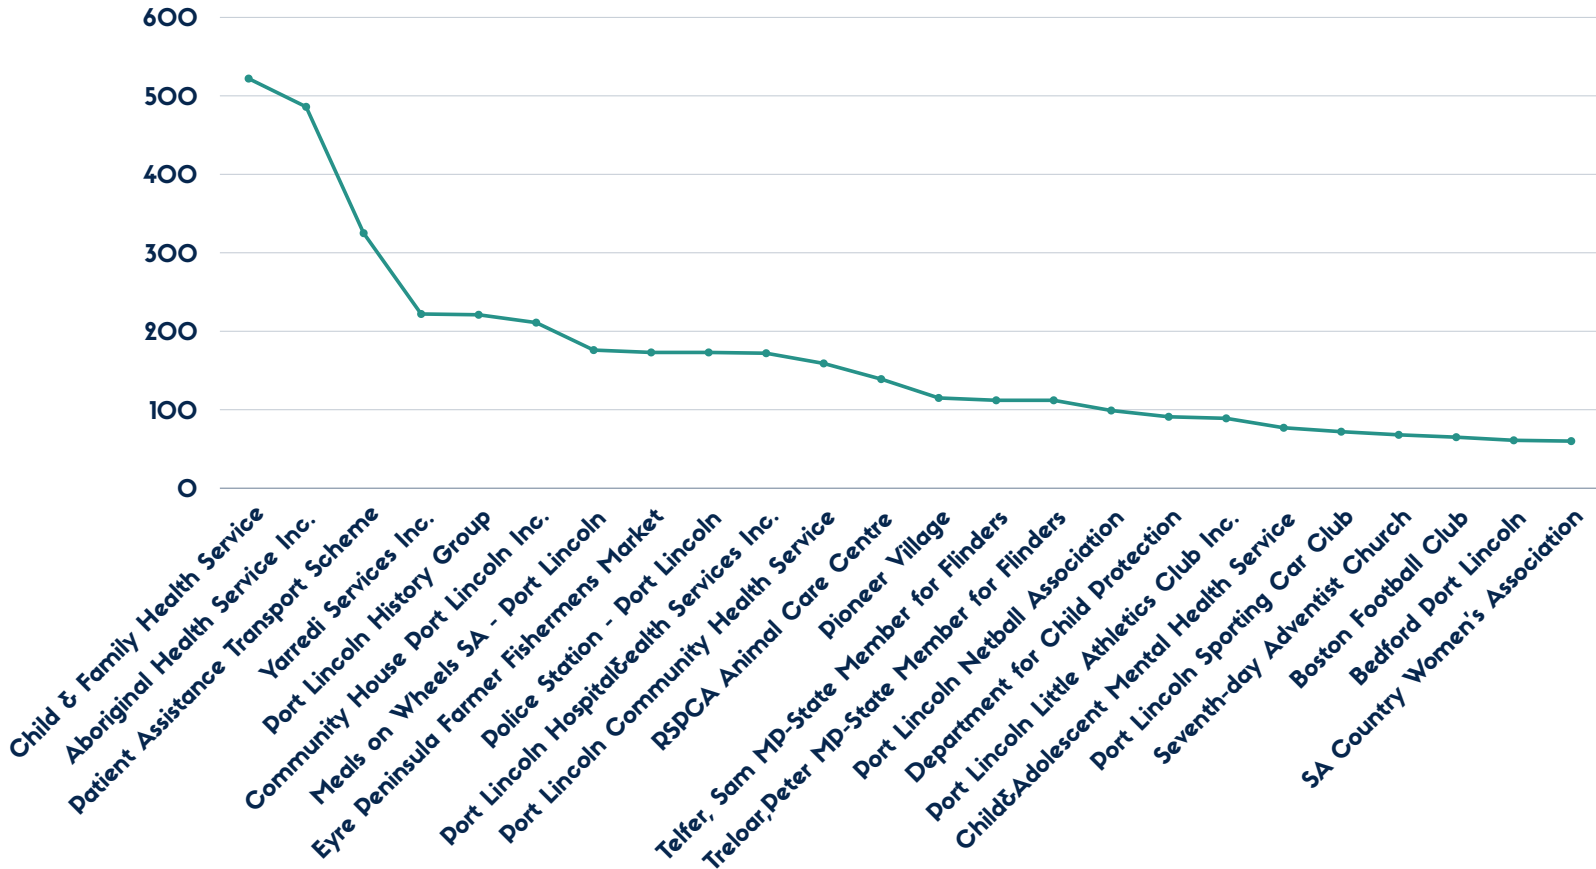

CITY OF PORT LINCOLN

WHAT ARE OUR COMMUNITY NEEDS?

5,914 SESSIONS

1 JULY 2021 - 30 JUNE 2022

LANDING PAGES:

SESSIONS BY PRIMARY CATEGORY

WHO ARE OUR USERS?